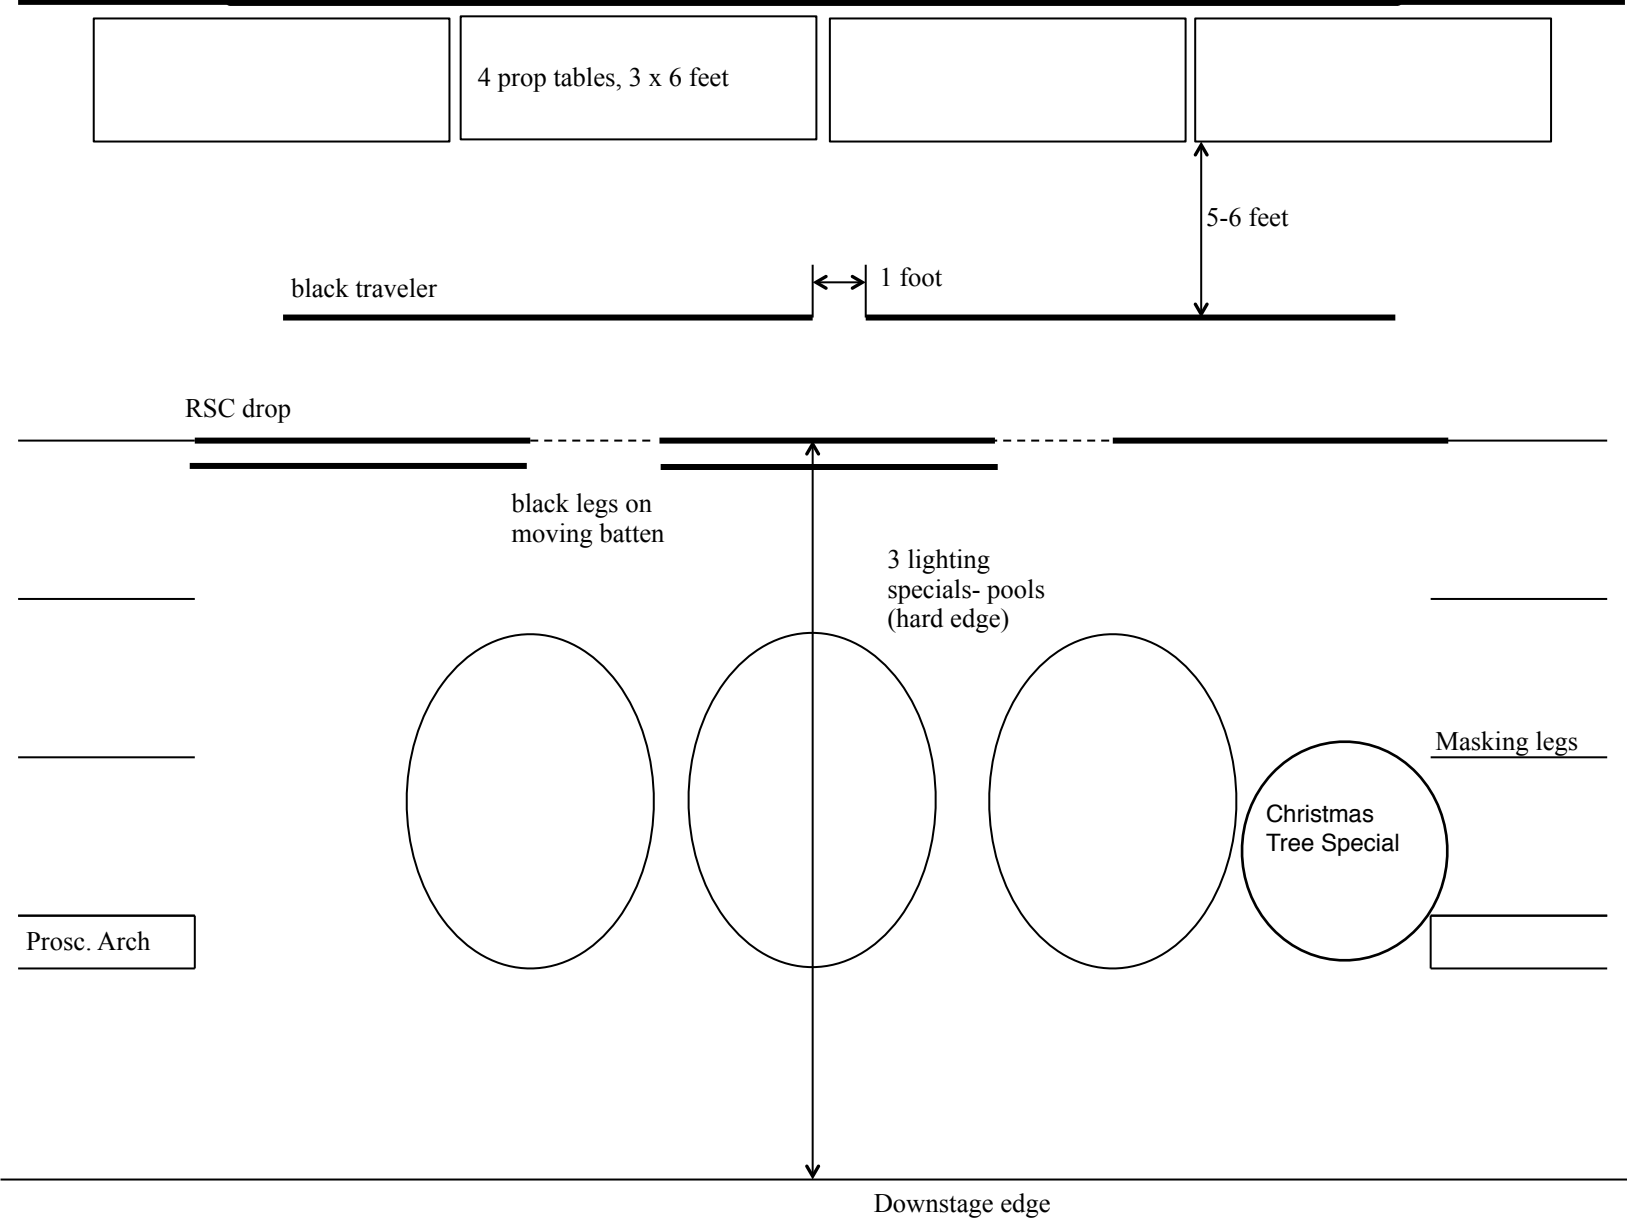

# The Ultimate Christmas Show (abridged) -Stage Plan

**PLEASE NOTE: DRAWING NOT TO SCALE**

—|—| = approx. 3 feet