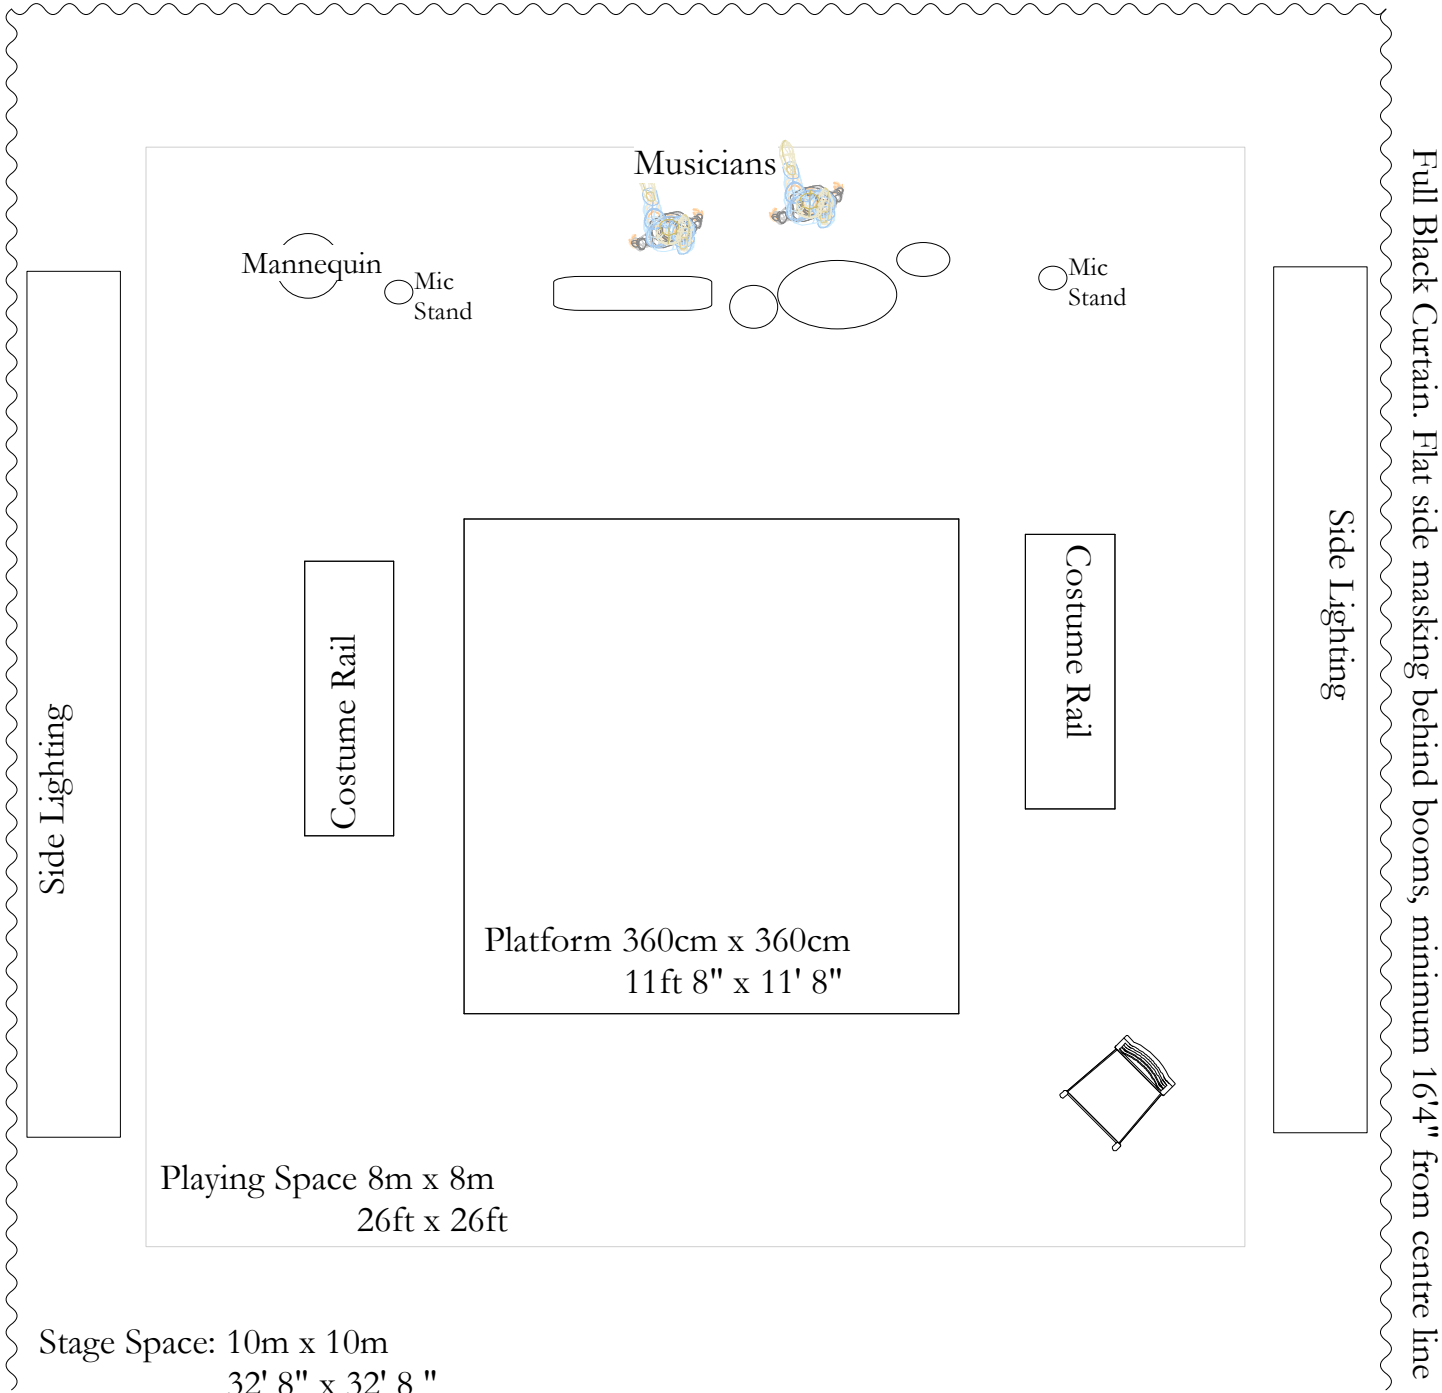

Full Black Curtain. Upstage masking minimum 32'8" from downstage line

Full Black Curtain. Flat side masking behind booms, minimum 16'4" from centre line

Full Black Curtain. Flat side masking behind booms, minimum 16'4" from centre line

Stage Space: 10m x 10m
32' 8" x 32' 8"